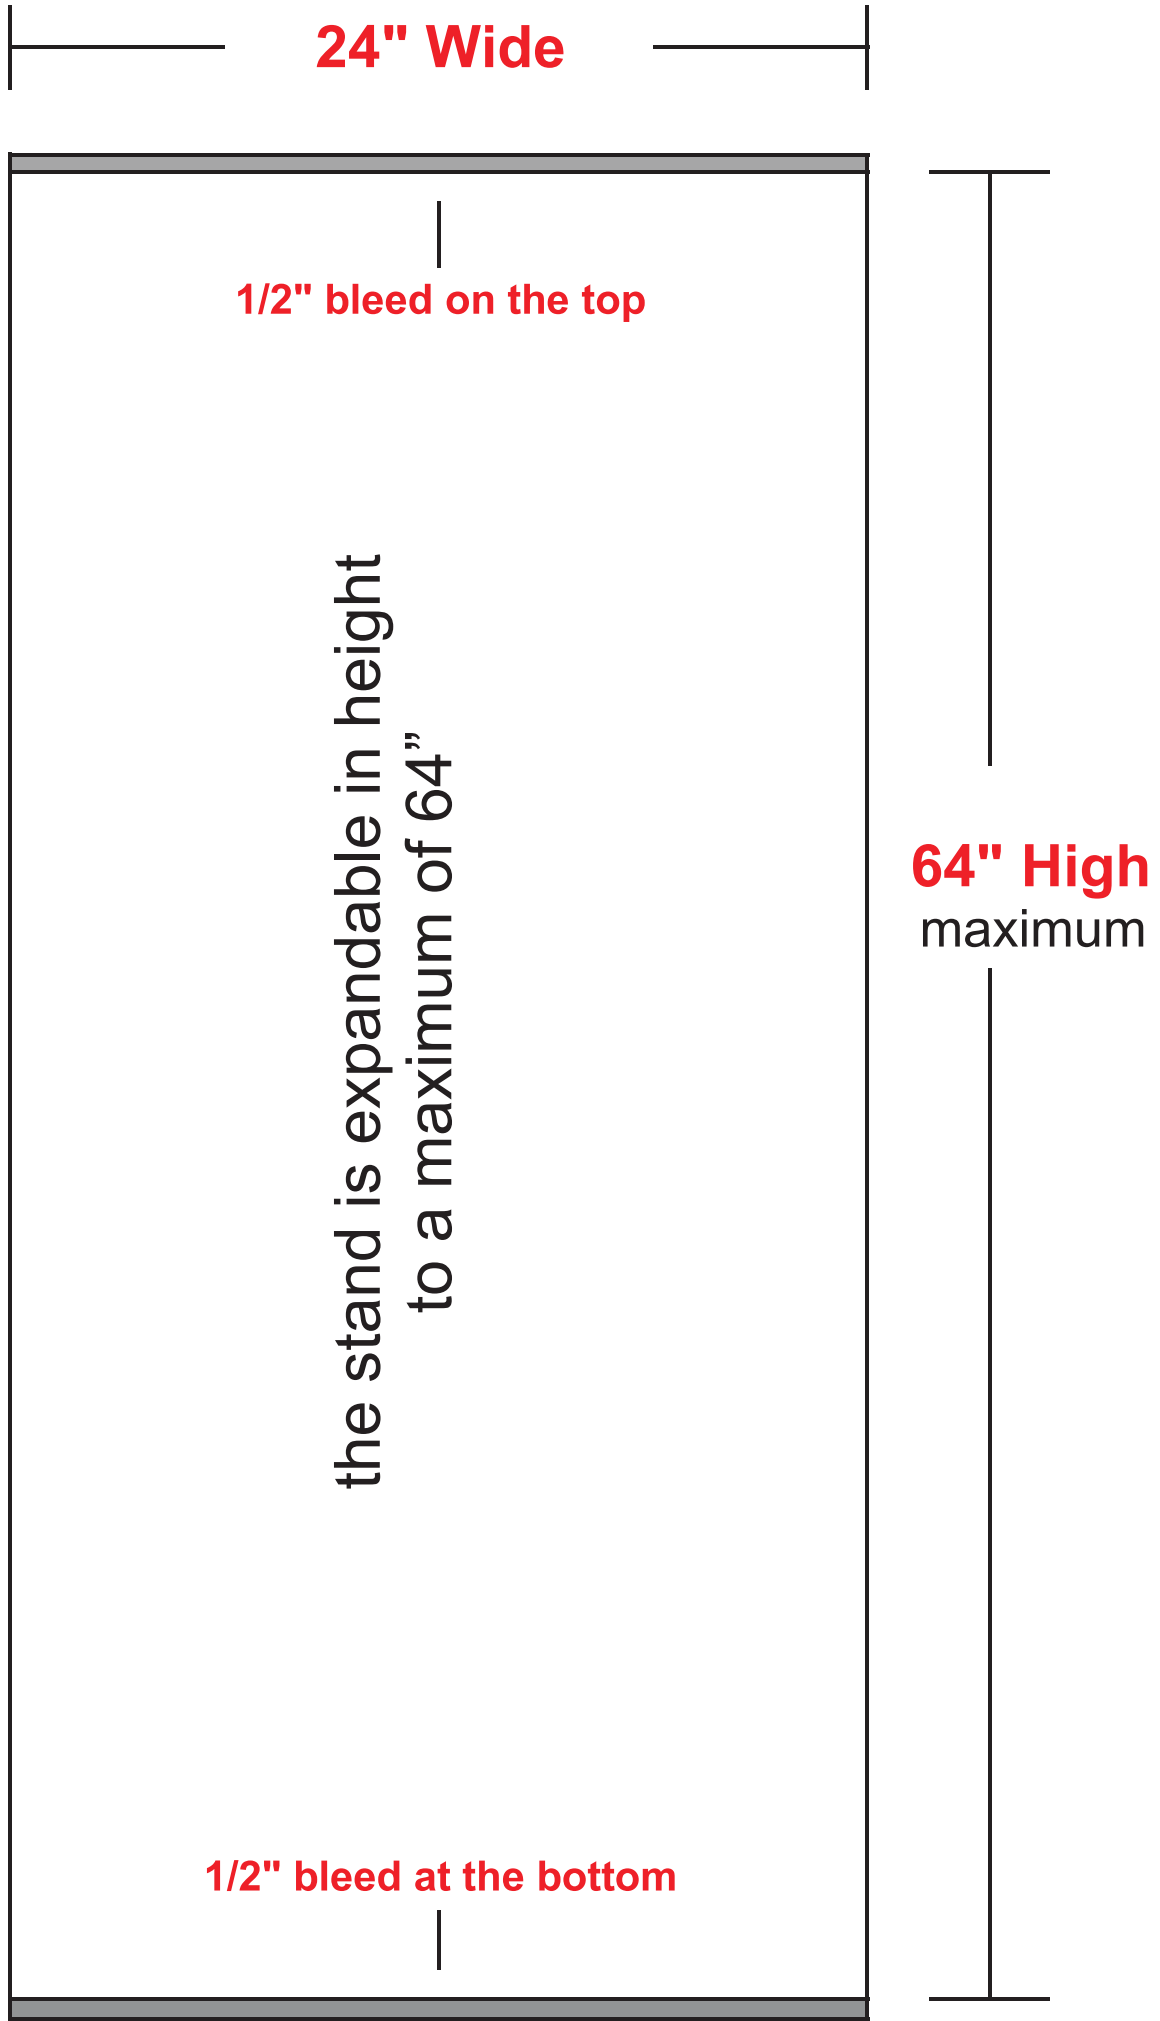

# Graphics Specifications

colour  
conditioning  
cream

XP

**Trial Offer:**

The top 10 shades

3.0, 5.0, 6.0, 7.0,  
9.0, 7.3, 4.35, 5.35,  
11.1, 11.00

**PLUS** Shade Guide

only